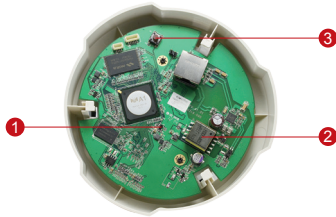

E51

1MP Indoor Dome with Basic WDR, Fixed lens

- Progressive Scan CMOS
- Minimum illumination 0.1 Lux at F2.0
- Built-in f2.8mm / F2.0 Megapixel fixed lens
- 30 fps at 1280 x 720 resolution
- Selectable H.264 HP, MJPEG compressions with dual streaming
- Powered by PoE Class 2
- Video motion detection
- Basic WDR

PHOTO INDICATION

- 1 Power LED
- 2 Ethernet Port
- 3 Reset Button

DIMENSION DIAGRAM

Unit: mm [inch]

ACCESSORY OPTIONS

Dome Cover		
PDCX-0104		3-inch, smoke, non-vandal proof

Popular Mounting Solutions		
Surface	Accessories not required	
Wall	PMAX-0308 	
Pendant	PMAX-0101 PMAX-0103 	
Corner	PMAX-0101 PMAX-0303 PMAX-0402 	
Pole	PMAX-0101 PMAX-0303 PMAX-0503 	
Flush	PMAX-1006 	

* For more mounting solutions, please refer to Project Planner on www.acti.com

PRODUCT SPECIFICATION**E51****• Device**

Device Type	Fixed Indoor Dome Camera
Image Sensor	Progressive Scan CMOS
Sensor Size	1/4"
Day / Night	No
Minimum Illumination	Color: 0.1 lux at F2.0 (30 IRE, 2400°K)
Mechanical IR Cut Filter	No
IR Sensitivity Range	No
IR LED	No
Electronic Shutter	1/5 ~ 1/2,000 sec (manual mode); 1/5 ~ 1/10,000 sec (auto mode)

• General

Power Source / Consumption	PoE Class 2 (IEEE802.3af) / 3.79 W
Weight	292 g (0.64 lb)
Dimensions (Ø x H)	128 mm x 99 mm (5.12" x 3.90")
Mount Type	Surface, Pendant, Wall, Corner, Pole, Flush
Starting Temperature	-10 °C ~ 50 °C (14 °F ~ 122 °F)
Operating Temperature	-10 °C ~ 50 °C (14 °F ~ 122 °F)
Operating Humidity	10% ~ 85% RH
Approvals	CE (EN 55022 Class B, EN 55024), FCC (Part15 Subpart B Class B)