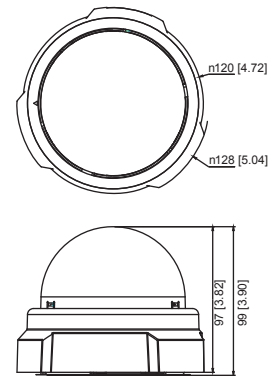

E51

1MP Indoor Dome with Basic WDR, Fixed lens

- Progressive Scan CMOS
- Minimum illumination 0.1 Lux at F2.0
- Built-in f2.8mm / F2.0 Megapixel fixed lens
- 30 fps at 1280 x 720 resolution
- Selectable H.264 HP, MJPEG compressions with dual streaming
- Powered by PoE Class 2
- Video motion detection
- Basic WDR

PHOTO INDICATION

- 1 Power LED
- 2 Ethernet Port
- 3 Reset Button

DIMENSION DIAGRAM

Unit: mm [inch]

ACCESSORY OPTIONS

Dome Cover		
PDCX-0104		3-inch, smoke, non-vandal proof

Popular Mounting Solutions		
Surface	Accessories not required	
Wall	PMAX-0308 	
Pendant	PMAX-0101 PMAX-0103 	
Corner	PMAX-0101 PMAX-0303 PMAX-0402 	
Pole	PMAX-0101 PMAX-0303 PMAX-0503 	
Flush	PMAX-1006 	

• Lens

Focal Length / Aperture	Fixed focal, f2.8 mm / F2.0
Iris	Fixed iris
Focus	Fixed focus
Lens Mount	Board Mount
Horizontal Viewing Angle	77.5°
Viewing Angle Adjustment	Pan: 0° - 330°; Tilt: 0° - 180°

• General

Power Source / Consumption	PoE Class 2 (IEEE802.3af) / 3.79 W
Weight	292 g (0.64 lb)
Dimensions (Ø x H)	128 mm x 99 mm (5.12" x 3.90")
Mount Type	Surface, Pendant, Wall, Corner, Pole, Flush
Starting Temperature	-10 °C ~ 50 °C (14 °F ~ 122 °F)
Operating Temperature	-10 °C ~ 50 °C (14 °F ~ 122 °F)
Operating Humidity	10% ~ 85% RH
Approvals	CE (EN 55022 Class B, EN 55024), FCC (Part15 Subpart B Class B)